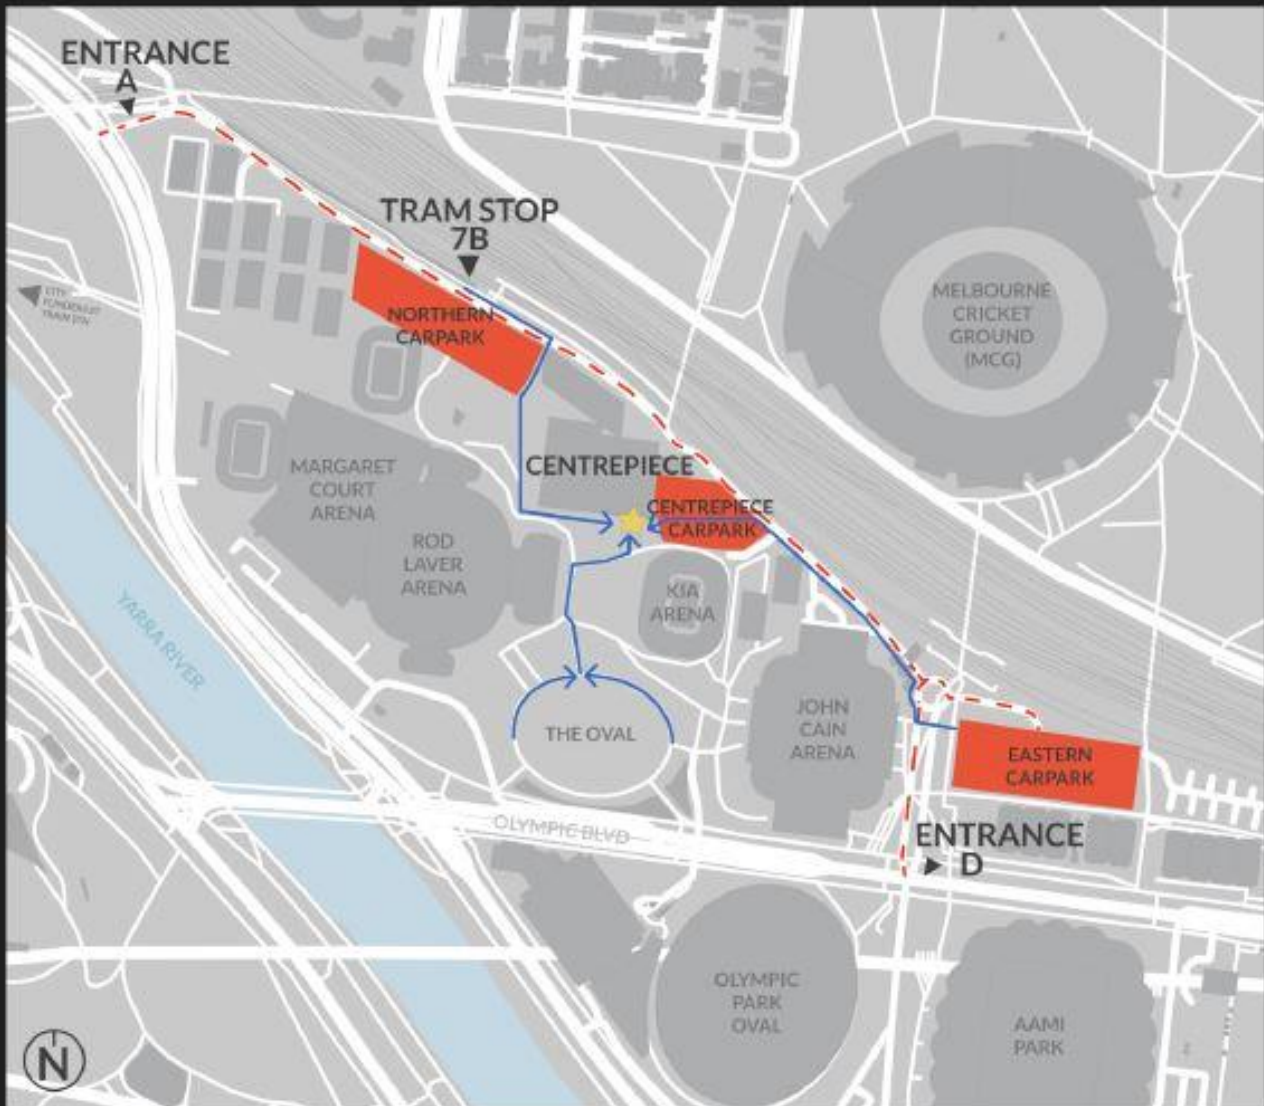

## HOW TO GET THERE

*Please plan your journey as there will be events around the area.*

### BY CAR

Enter CENTREPIECE area from Batman Ave (Entrance A) or from Olympic Boulevard (Entrance D).

Parking is available at the CENTREPIECE carpark, Northern or Eastern Carpark. Prebook parking for \$20 at <https://prebook.mopt.vic.gov.au/en/>

#### Route 70

Get off at Stop 7B, follow the blue line on foot.

### BY TRAIN

Take a train to Richmond Station, exit towards Melbourne Park and locate Centrepiece or Rod Laver Arena.